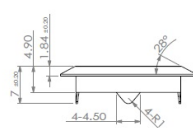

PRODUCT SHEET

Description:

Rim Lock 850, $\varnothing 19 \times 22 \text{mm}$, Drawer, NPL, CK SISO, KA D20

Item number:

14.01.065-5

Units	Box	Carton	HS Code	Barcode
Pcs.	12	192	8301300000	
				5704866453950

SISO A/S

Mileparken 11
DK-2740 Skovlunde
Denmark
VAT: DK 24786013

Phone +45 45 830 900

www.siso.dk
siso@siso.dk

Danske Bank
Nytorv Branch
Copenhagen
SWIFT: DABADKKK

Account no.
4180 3112 112936
IBAN Account
DK7230003112112936